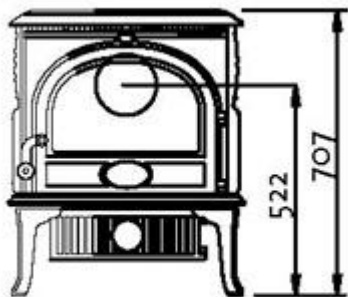

## Jøtul MF 3

This is a true multi-fuel version of the iconic cast iron Jøtul F 3.

Jøtul MF 3 in Black paint

- Available in black paint only
- Comes with a plain door
- Has primary air control on the ash pan door and secondary air via the control at the top of the stove
- User friendliness comes as standard with this model
- It comes complete with an easy to remove bottom grate
- The Jøtul MF 3 redefines the word classic

## Technical data for Jøtul MF 3

Front

- Material: Cast iron
- Finish: Black paint
- Fuel: Wood/coal
- Log length, max: 40 cm
- Operating range: Max. 10,0 kW
- Flue outlet: Top, rear
- Flue pipe dimension:  $\varnothing$ 150 mm, 177 cm<sup>2</sup> cross section
- Approx. weight: 124 kg
- Optional extras: Rear heatshield, short legs